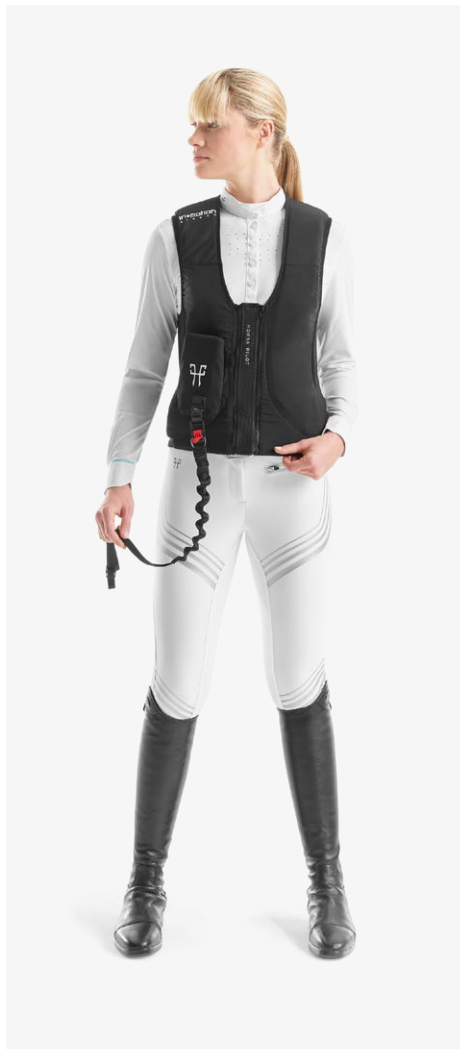

**AEROLIGHT
LS SHIRT**
ALIML119

**X-PLOSIVE
PANTS**
EXPI18

**AEROLIGHT
LS SHIRT**
ALIML219

AIRBAG SERIES

PROTECTION
COMFORT
& DISCRETION

* Protection, confort & discrétion

**AIRBAG
JACKET**
ARB017

**KIT
AIRBAG
LIGHT**
KIT020