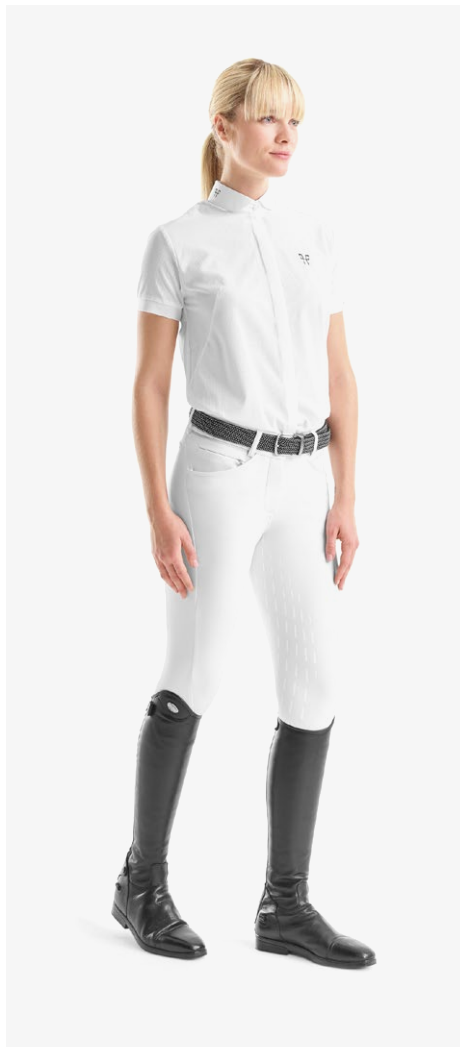

TAILOR MADE JACKET
TM119

X-DESIGN PANTS
XDE120