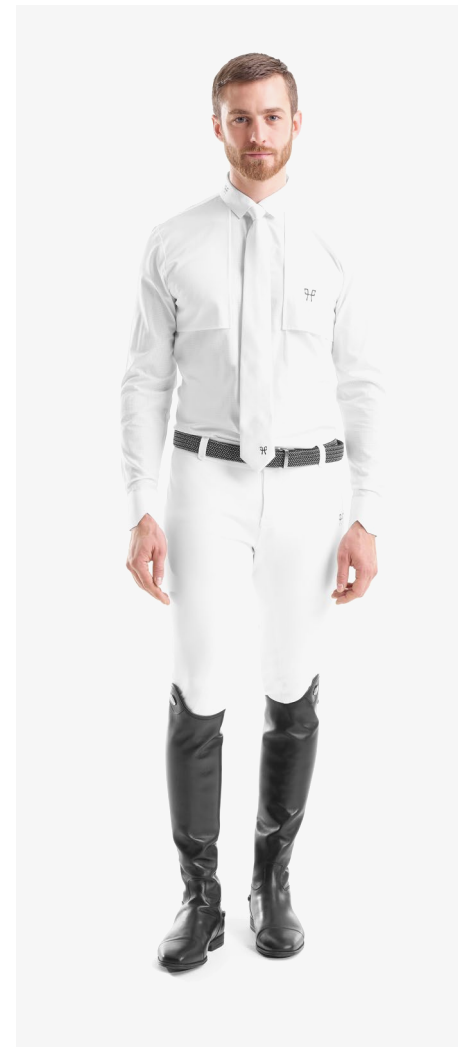

LONG FRAC
FRAI20L

X-DRESS PANTS
XDR120