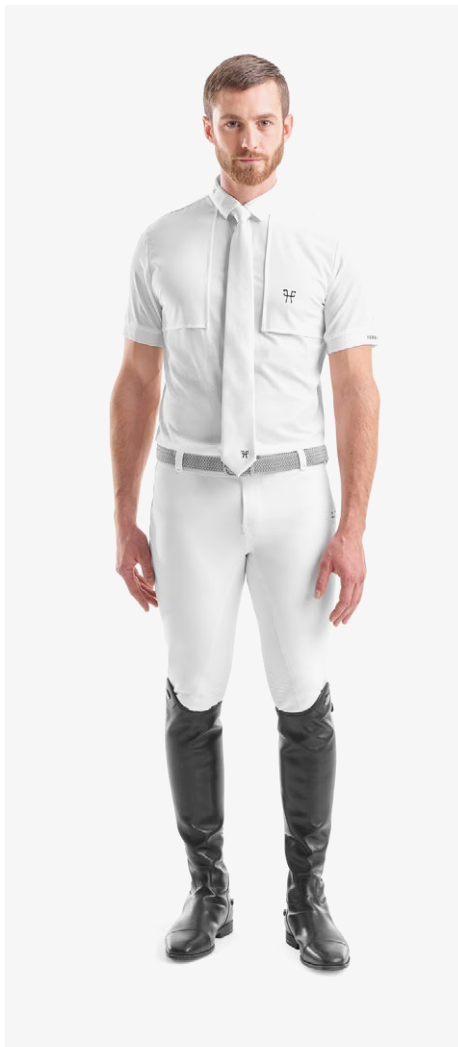

MINI FRAC
FRAI20C

X-DRESS PANTS
XDR120